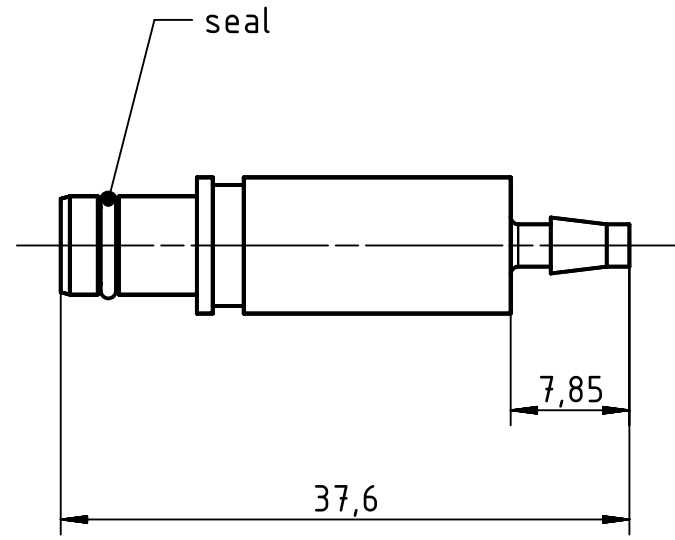

1 2 3 4 5 6

A

B

C

D

	All rights reserved Department EL PD - DE	All Dimensions in mm Original Size DIN A4		Scale 2:1	Free size tol.		Ref.		
		HARTING Electric GmbH & Co. KG D-32339 Espelkamp		Created by MOELLERLI	Inspected by BEISCHER	Standardisation TIEMANNA	Date 2016-09-08	State Final Release	
Title Pneum. contact metal ID 3mm male							Doc-Key / ECM-Nr. 100654488/UGD/001/C 500000108675		
Type TB			Number 09 14 000 6303				Rev. C	Page 1/1	