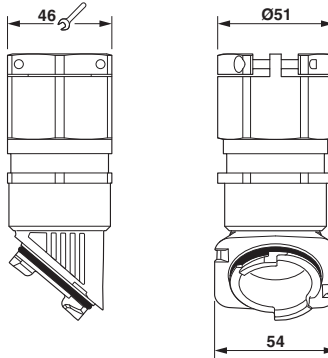

Set consisting of: EVO metal adapter 1414259 and screw connection with terminal block 1415195, M40

Key Commercial Data

Packing unit	1 STK
Weight per Piece (excluding packing)	400.0 g
Custom tariff number	85389099
Country of origin	Germany

Technical data

Dimensions

Wrench size, union nut	46 mm
Wrench size, support	46 mm
External cable diameter	16 mm ... 28 mm

Ambient conditions

Ambient temperature (operation)	-40 °C ... 100 °C
---------------------------------	-------------------

Cable gland - HC-B-GTRS-M40-ER-AL - 1414659

Drawings

Dimensional drawing

Dimensional drawing

Classifications

eCl@ss

eCl@ss 5.1	27143424
eCl@ss 6.0	27261207
eCl@ss 8.0	27149109
eCl@ss 9.0	27144432

ETIM