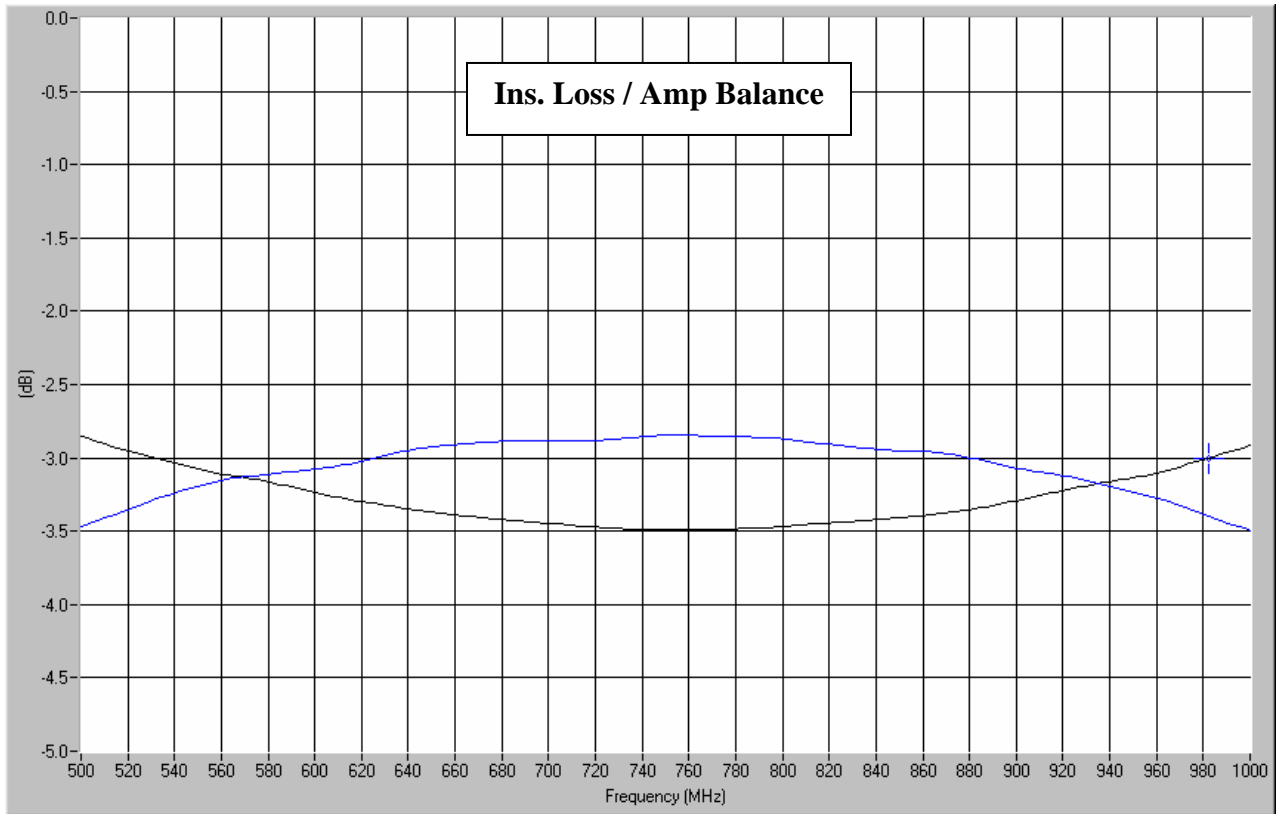

Typical Test Data Plots

USA/Canada: (315) 432-8909
Toll Free: (800) 411-6596
Europe: +44 2392-232392