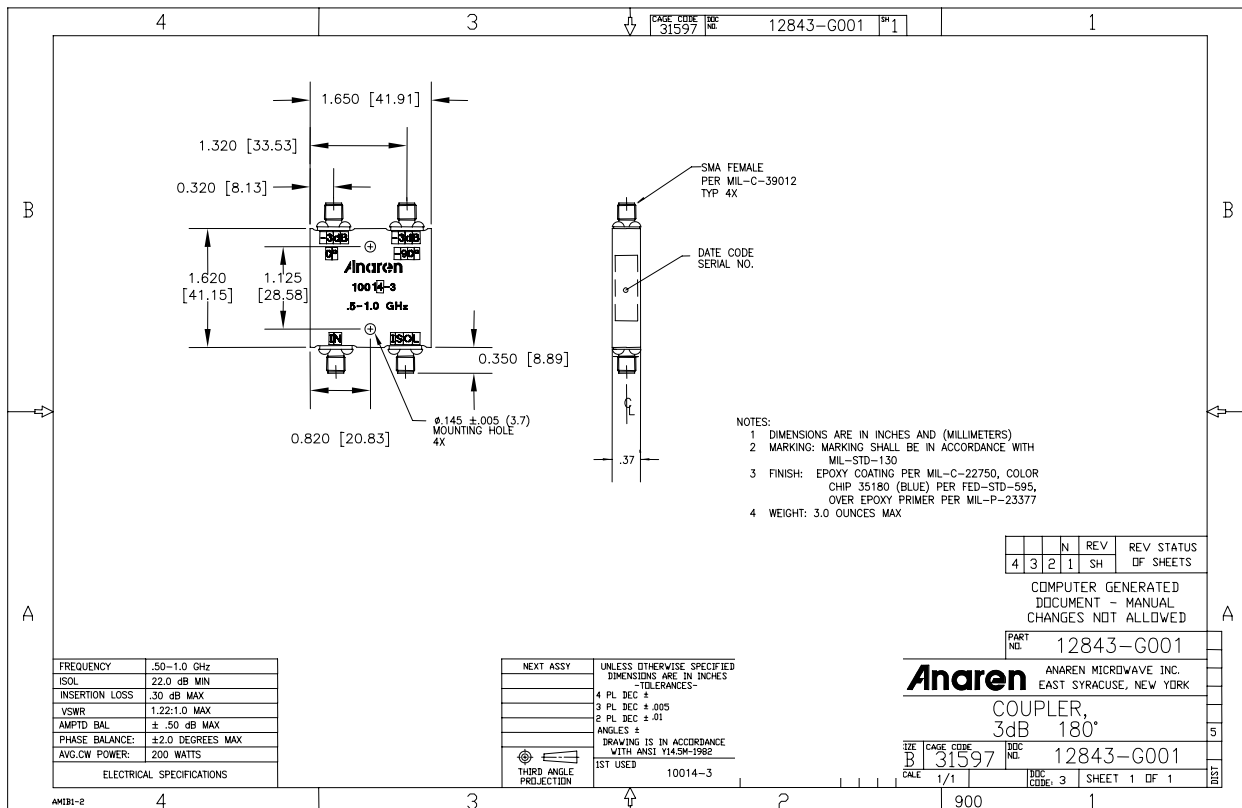

#### Features

- Military Grade
- 0.5 – 1.0 GHz
- 2-Way power Split
- Quadrature
- Connectors Per MIL-C-39012
- Rugged Aluminum Housing
- Low VSWR
- Meets MIL-E-5400 Class 3 Requirements

#### Outline Drawing

Electrical and Mechanical Specifications subject to change without notice.

Typical Test Data Plots

USA/Canada: (315) 432-8909  
 Toll Free: (800) 411-6596  
 Europe: +44 2392-232392

### Typical Test Data Plots