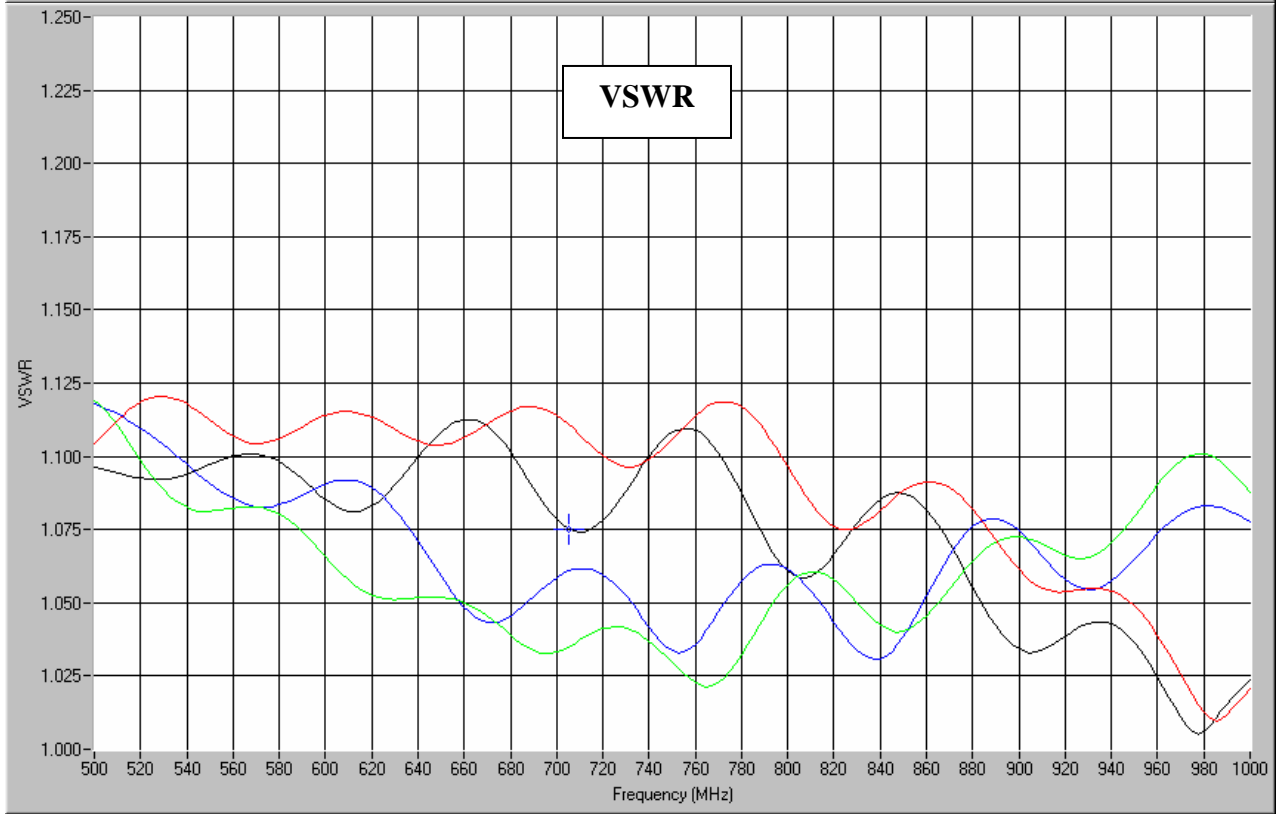

#### Features

- Military Grade
- 0.5 – 1.0 GHz
- 2-Way power Split
- Quadrature
- Connectors Per MIL-C-39012
- Rugged Aluminum Housing
- Low VSWR
- Meets MIL-E-5400 Class 3 Requirements

#### Outline Drawing

Electrical and Mechanical Specifications subject to change without notice.

Typical Test Data Plots

USA/Canada: (315) 432-8909  
 Toll Free: (800) 411-6596  
 Europe: +44 2392-232392

### Typical Test Data Plots