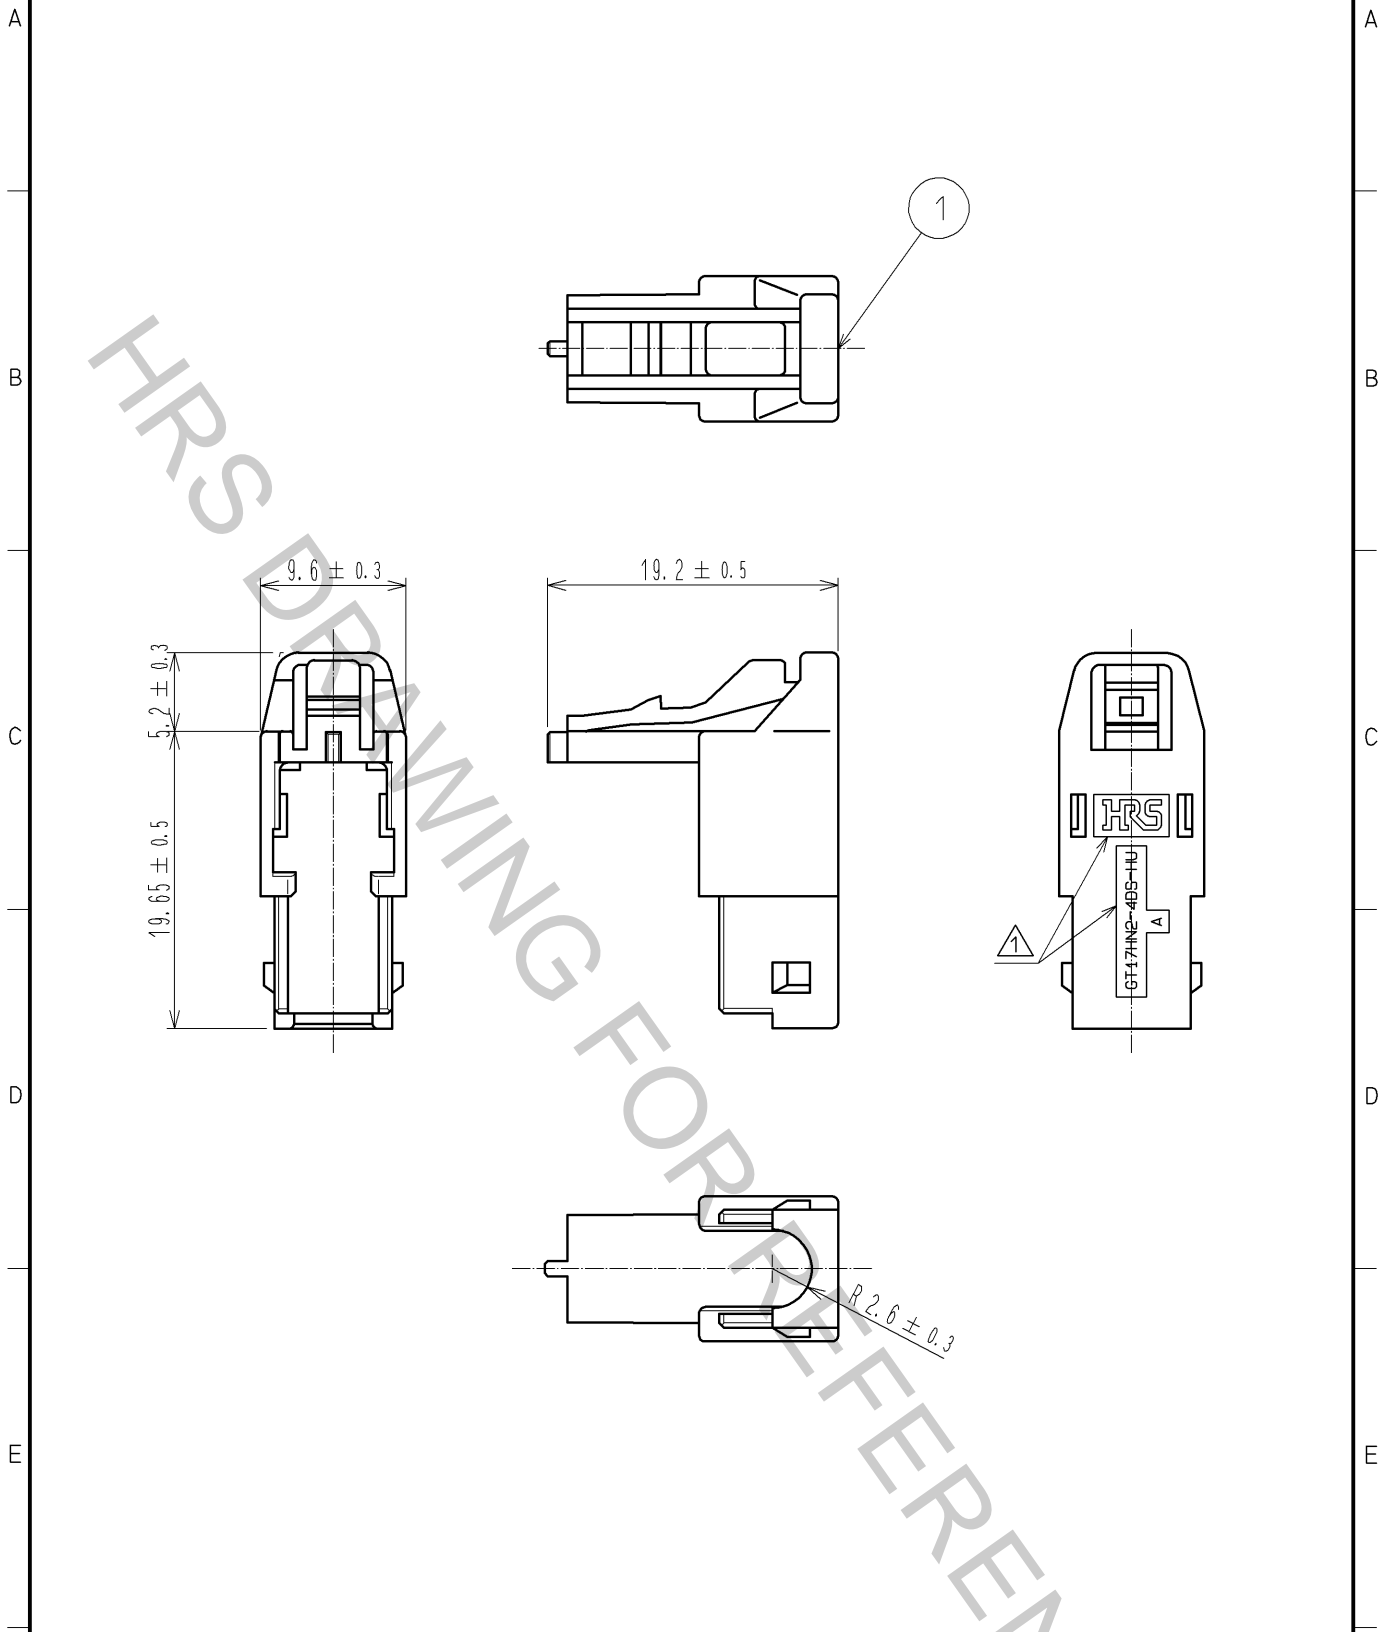

ELV, RoHS COMPLIANT

1	PBT-M	DARK GRAY						
NO.	MATERIAL	FINISH	REMARKS	NO.	MATERIAL	FINISH	REMARKS	
UNITS mm		SCALE 2 : 1	COUNT 1	DESCRIPTION OF REVISIONS DIS-T-002625		DESIGNED TS. KUBOTA	CHECKED NH. NAKATA	DATE 12. 03. 01
HIROSE ELECTRIC CO., LTD.		APPROVED : AR. SHIRAI	11. 12. 28	DRAWING NO.		EDC3-168832-00		
		CHECKED : AR. SHIRAI	11. 12. 28	PART NO.		GT17HN2-4DS-HU		
		DESIGNED : NH. NAKATA	11. 12. 20	CODE NO.		CL767-0264-8-00		
		DRAWN : NH. NAKATA	11. 12. 20			1 / 1		